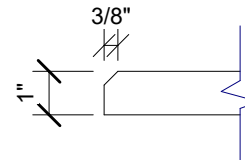

1 SIDE VIEW
1" = 1'-0"

2 EDGE DETAIL
3" = 1'-0"

3 PLAN VIEW
1" = 1'-0"

4 END VIEW
1" = 1'-0"

123 Columbia Court N. Chaska, MN 55318
www.acousticalsurfaces.com
1-800-854-2948

PRODUCT LINE: 1" Enviroacoustic Design Panels - 2ft x 2ft - Bevelled Edge - Metro