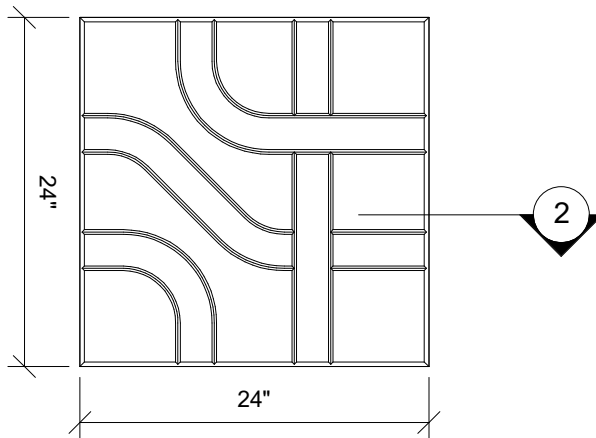

1 SIDE VIEW
1" = 1'-0"

2 EDGE DETAIL
3" = 1'-0"

3 PLAN VIEW
1" = 1'-0"

4 END VIEW
1" = 1'-0"

123 Columbia Court N. Chaska, MN 55318
www.acousticalsurfaces.com
1-800-854-2948

PRODUCT LINE: 1" Enviroacoustic Design Panels - 2ft x 2ft - Bevelled Edge - Metro